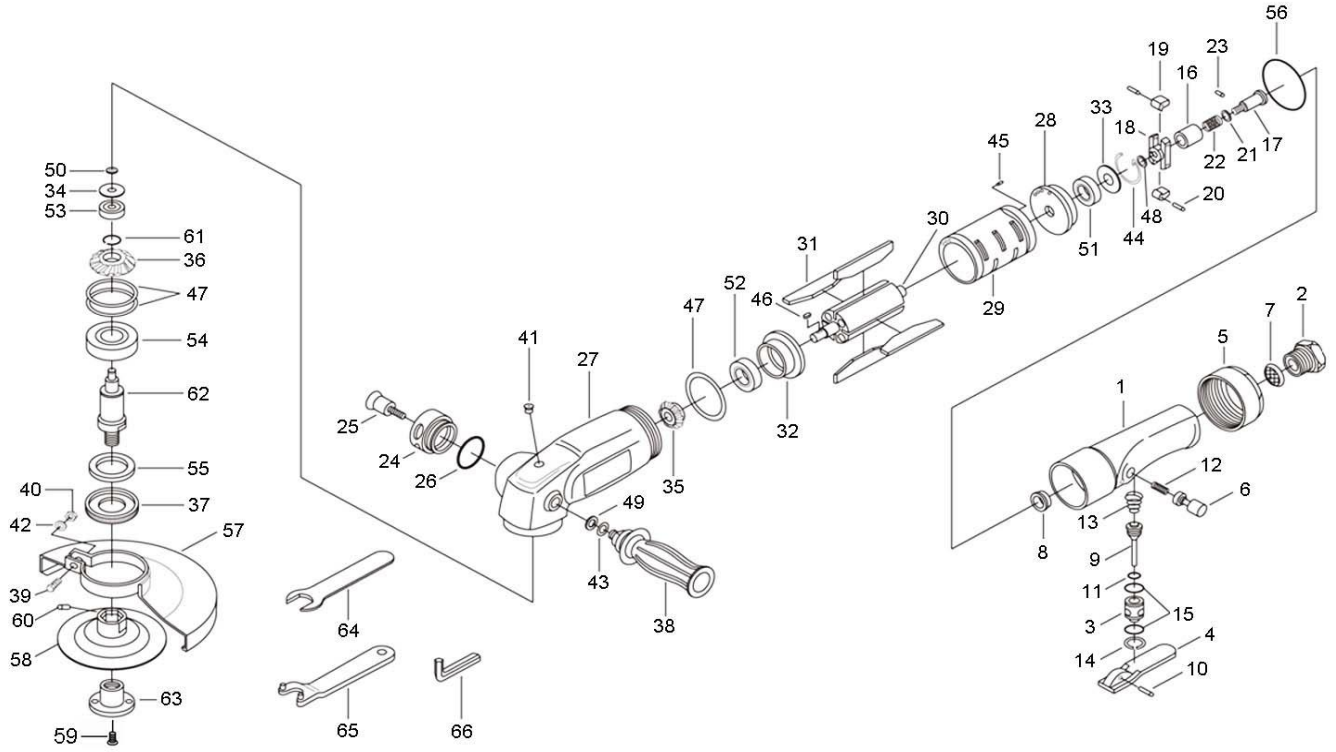

OS-107B GAV HAVALI TAŞLAMA

No.	Parça Adı	Adet
1	Handle -(Lever Type)	1
2	Air Inlet Bushing	1
3	Valve Bushina	1
4	Valve Lever	1
5	Valve Bodv Nut	1
6	Safety Pin	1
7	Filter	1
8	Governor Valve Bushing	1
9	Valve	1
10	Roll Pin	1
11	O-Ring	2
12	Spring	1
13	Cone Spring	1
14	Snap Ring	1
15	O-Ring	2
16	Governor Valve	1
17	Governor Spindle	1
18	Governor Cage	1
19	Governor Weight	2
20	Roll Pin	2
21	Adiusting Spacer	1
22	Spring	1
23	Pin	1
24	Eahaust Stack	1
25	Muffler Stem Assembly	1
26	O-Ring	1
27	Casing	1
28	Cylinder Rear Plate	1
29	Cylinder	1
30	Rotor	1
31	Blade	4
32	Front Plate	1
33	Cylinder Rear Plate Spacer	1
34	Whhrrl Spindle Real Cover	1

No.	Parça Adı	Adet
35	Driving Gear	1
36	Driven Gear	1
37	Casing Front Cover	1
38	Dead Handle	1
39	Head Bolt	1
40	Nut (M6)	1
41	Grease Fitting	1
42	Spring Washer	1
43	Spring Washer	1
44	Snap Ring	1
45	Roll Pin	1
46	Key	1
47	Adjusting Spacer	1
48	Spacer	1
49	Washer	1
50	Snap Ring	1
51	Bearing	1
52	Bearing	1
53	Bearing	1
54	Bearing	1
55	Fiatriing	1
56	O-Ring	1
Spindle set		
57	Wheel Gusrd	1
58	Wheel Holgwe Flange	1
59	Head Screw (M6*18)	1
60	Roll Pin	1
61	Snap Ring	1
62	Wheel Spindle (M14 x 2.0P)	1
63	Wheel Nut Flange (M14 x 2.0P)	1
Removal Tools		
64	Spanner (24)	1
64	Spanner	1
64	Aller Wrench (4mm)	1